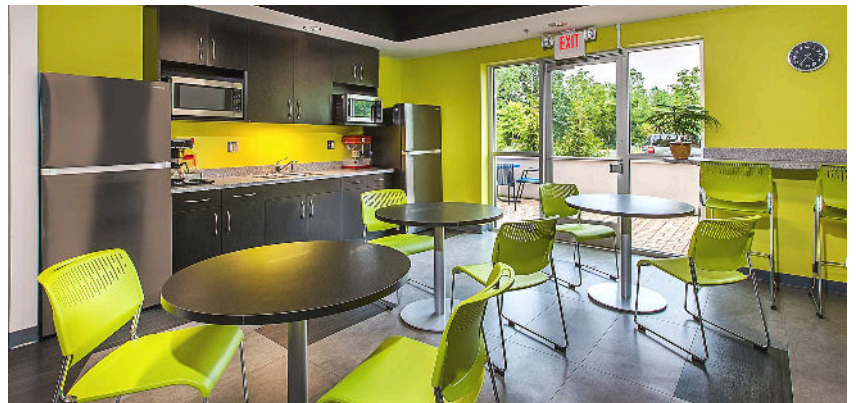

# ARBOR HOSPICE

- 📍 ANN ARBOR, MI
- 🏠 34,000 SQUARE FEET
- 📊 PROCESS RESULTS
- 👷 JRC CONSTRUCTION MANAGEMENT