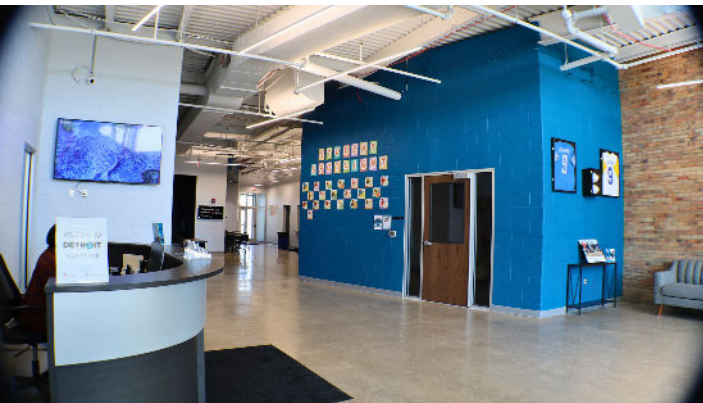

SAY DETROIT

The SAY Detroit Play Center, a new construction project in Detroit, is an innovative project that integrates modern facilities with the community's historic charm, offering children safe spaces for learning and recreate, fostering community growth and academic success. Beyond job creation, the SAY Detroit Play Center has had several other positive economic impacts on the city of Detroit such as property value enhancement, support for local vendors, and attraction of additional investments. The project included six classrooms, a black box theater, a quiet room, as well as administrative offices and conference room.